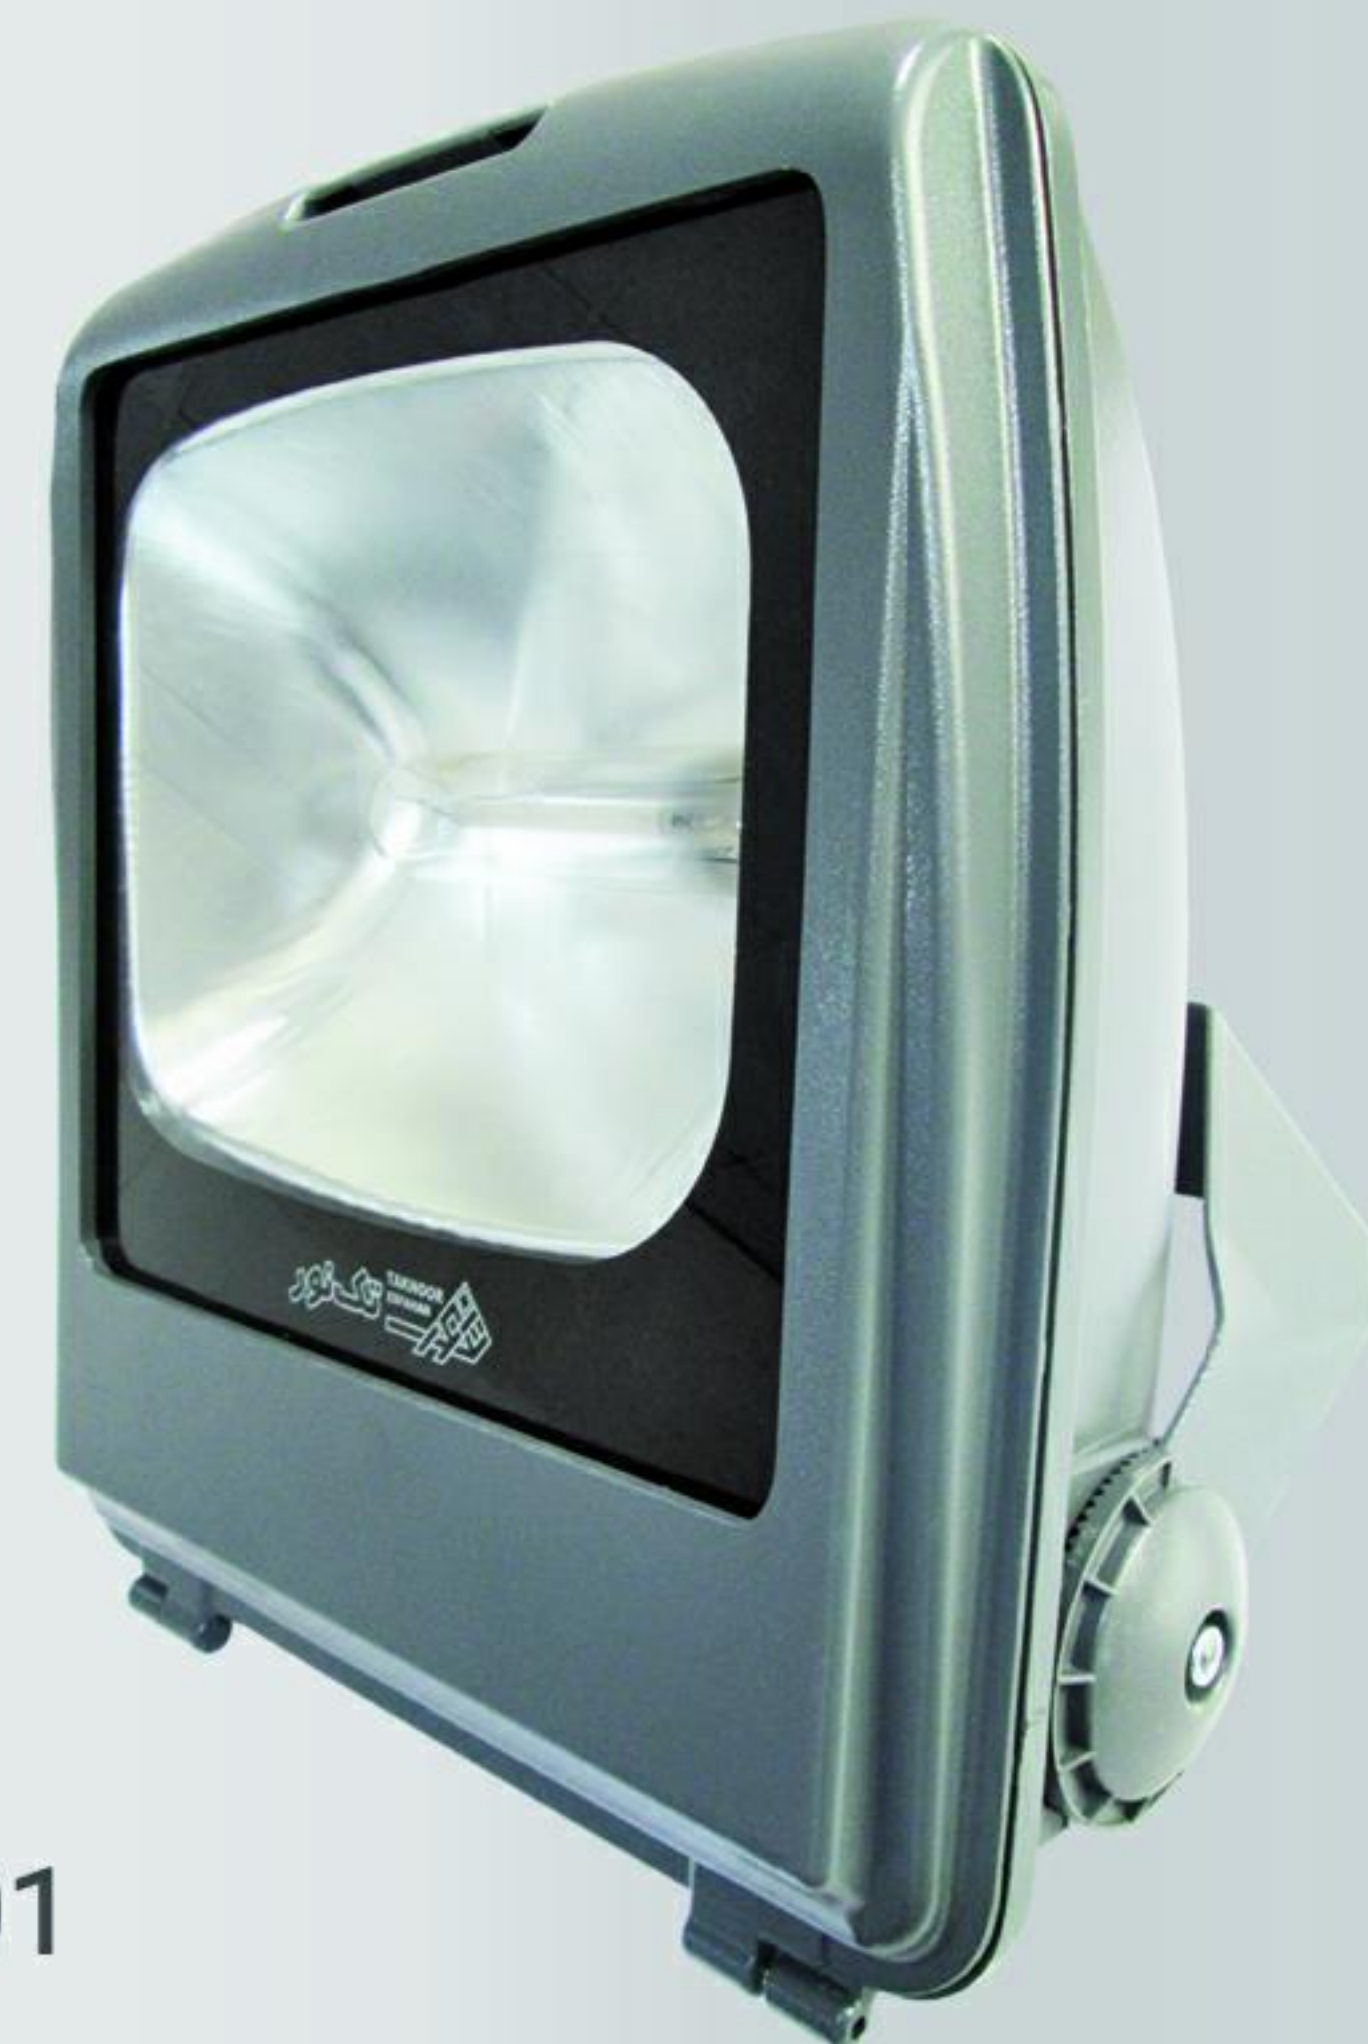

Outdoor lighting

نور افكن ها

منتجات الاضاءه الخارجيه / الضوء الكاشف